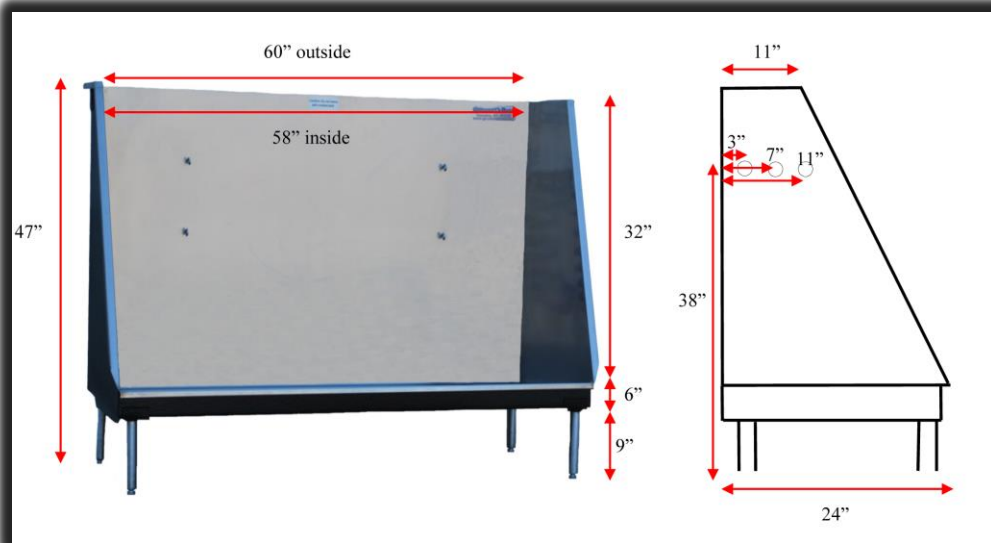

DOG-ON-IT PARKS

DOG-ON-IT-PARKS.COM

The Walk In Pet Wash offers an easy way to bathe dogs of all sizes and is our most comfortable tub for medium and large dogs. Available with Black, Gray or Almond colored scratch resistant finish and also includes the full plumbing kit with a heavy duty coiled hose, spray head with hold down lever, drain/hair trap, and a stainless steel holder for the spray head. For those slippery escape artists, it also includes restraint hooks to clip a leash onto. The tub opening is 58"W and a raised floor grate is also included to keep paws out of the soapy water.

Views:

**PW7300
WALK IN PET
WASH**

Fully welded with 18 gauge, stainless steel

**Plumbing Options:
Left, Right, or Center**

Includes full plumbing kit and raised floor grate

**Dimensions:
60" x 24" x 47"**